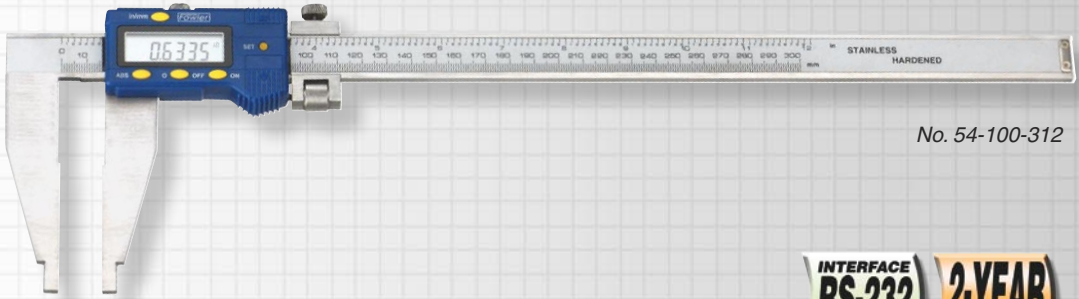

Fred V. Fowler Company, Inc.

Fowler® XTRA-RANGE Electronic Caliper

Calipers & Sets

No. 54-100-312

I.D.	Nib Size
12"	.500"
24"	.800"
40"	.800"

Special Features:

- Available in 3 ranges.
- 2-year warranty
- RS232C Direct output
- Hold feature
- Preset mode now includes offset for inside jaws.
- Ergonomic thumbrest for easy adjustment
- Full size .0005" digital display
- For larger workpieces. The long jaws permit greater accessibility and easier measurements.
- All sizes feature fine adjustment screw.
- Resolution: .0005"/.01mm.
- Inch/metric conversion.
- Includes wooden case.

Order No.	Range	Jaw Depth
54-100-312	0—12"/300mm Long Range Electronic Caliper	3.5"
54-100-024-1	0—24"/600mm Long Range Electronic Caliper	4"
54-100-042-1	0—40"/1000mm Long Range Electronic Caliper	4.9"
54-115-781	RS-232C Output Cable	
54-902-110	Type 357 replacement battery	