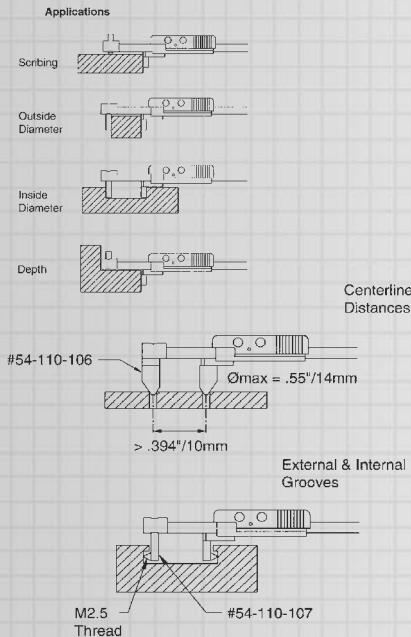

## Calitrace Multi-Purpose Gages

Fowler/Sylvac introduces the new Calitrace multi-purpose gage. The Calitrace has many useful applications including scribing, inside, outside and depth measuring. By adding optional cones the Calitrace can be used for centerline applications. The Calitrace also offers optional groove anvils for internal or external measuring.

- Multi-function measuring device
- Resolution: .0005"/.01mm
- Measuring range: 6", 12", 24"
- Repeatability: .0005"/.01mm ( $\pm 2s$ )
- RS232 output
- Max. operational speed: 1.5 m/sec.
- Two preset memories
- Large LCD display for easy viewing.

Order No.	Description	Accuracy	Repeatability	Length
54-142-150	6"/150mm Calitrace	.0012"/.03mm	.0005"/.01mm ( $\pm 2s$ )	9.45"/240mm
54-142-300	12"/300mm Calitrace	.0016"/.04mm	.0005"/.01mm ( $\pm 2s$ )	15.55"/395mm
54-142-600	24"/600mm Calitrace	.002"/.05mm	.0005"/.01mm ( $\pm 2s$ )	27.56"/700mm
54-110-106	Cone set (.55"/14mm diameter)			
54-110-107	Pair of holders with M2.5 thread (does not include tips)			
54-115-333	Simplex Computer Connection Kit			
54-100-350	3v Lithium Replacement battery (type CR2032 or BR2032)			