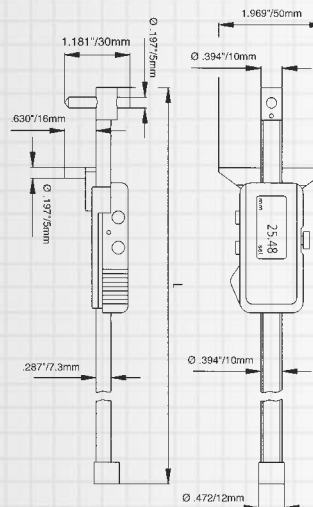

## Calitrace Multi-Purpose Gages

Fowler/Sylvac introduces the new Calitrace multi-purpose gage. The Calitrace has many useful applications including scribing, inside, outside and depth measuring. By adding optional cones the Calitrace can be used for centerline applications. The Calitrace also offers optional groove anvils for internal or external measuring.

- Multi-function measuring device
- Resolution: .0005"/.01mm
- Measuring range: 6", 12", 24"
- Repeatability: .0005"/.01mm ( $\pm 2s$ )
- RS232 output
- Max. operational speed: 1.5 m/sec.
- Two preset memories
- Large LCD display for easy viewing.

Order No.	Description	Accuracy	Repeatability	Length
54-142-150	6"/150mm Calitrace	.0012"/.03mm	.0005"/.01mm ( $\pm 2s$ )	9.45"/240mm
54-142-300	12"/300mm Calitrace	.0016"/.04mm	.0005"/.01mm ( $\pm 2s$ )	15.55"/395mm
54-142-600	24"/600mm Calitrace	.002"/.05mm	.0005"/.01mm ( $\pm 2s$ )	27.56"/700mm
54-110-106	Cone set (.55"/14mm diameter)			
54-110-107	Pair of holders with M2.5 thread (does not include tips)			
54-115-333	Simplex Computer Connection Kit			
54-100-350	3v Lithium Replacement battery (type CR2032 or BR2032)			