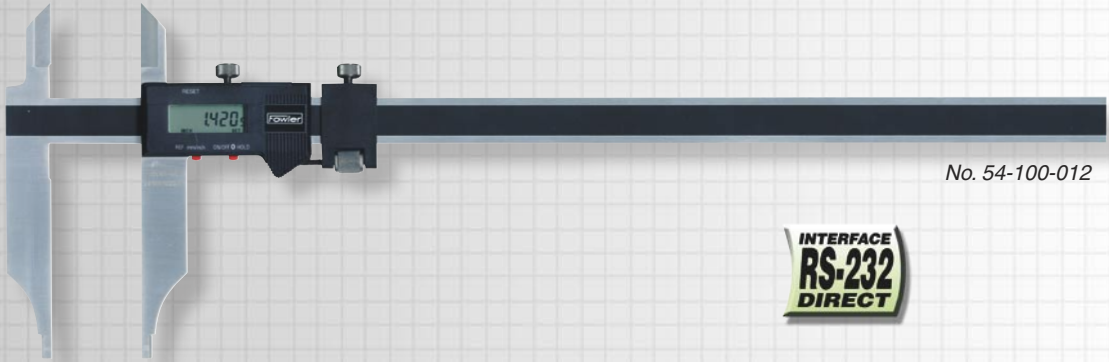

Fred V. Fowler Company, Inc.

Ultra-Cal III Heavy Duty Electronic Caliper

No. 54-100-012

Heavy Duty Ultra-Cal III, made in Germany, combines the Swiss-patented Sylvac non-contact capacitive measuring system with output capabilities.

Electronic Specifications:

- Resolution: .0005"/.01mm
- Repeatability: .0005"/.01mm $\pm 2s$
- Incremental floating zero
- Direct inch/metric conversion
- Fast tracking speed of approximately 60"/second.
- Combination zero/data/hold button
- Large, high contrast LCD display indicates in/mm, hold, and zero functions.
- Hold feature freezes display for later viewing. Ideal for hard to reach places.

Special Features:

- Inside, outside measurements only.
- Caliper No. 54-100-212 with cross top jaws for direct inside measurement.
- Frame and jaws are precision ground of hardened stainless steel.
- Price includes fitted case and battery.

Order No.	Range	Overall Accuracy	Length of Bottom Jaws	Length of Top Jaws
54-100-012	0—12" (0-300mm)	.0015" (.04mm)	3.2"	1.5"
54-100-212	0—12" (0-300mm)	.0015" (.04mm)	3.2"	1.3"
54-100-020	0—20" (0-500mm)	.002" (.05mm)	5.9"	2.25"
54-100-040	0—40" (0-1000mm)	.003" (.07mm)	5.9"	2.25"
54-100-080	0—80" (0-2000mm)	.005" (.12mm)	5.9"	2.25"
Order No.	Description			
54-100-012	0—12" (0-300mm) Electronic Caliper with fine adjustment & knife jaws.			
54-100-212	0—12" (0-300mm) Electronic Caliper with fine adjustment & cross jaws.			
54-100-020	0—20" (0-500mm) Electronic Caliper with fine adjustment & knife jaws.			
54-100-040	0—40" (0-1000mm) Electronic Caliper with fine adjustment & knife jaws.			
54-100-080	0—80" (0-2000mm) Electronic Caliper with fine adjustment & knife jaws.			
54-100-350	Replacement lithium battery type CR2032			
54-115-333	Simplex Computer Connection Kit			